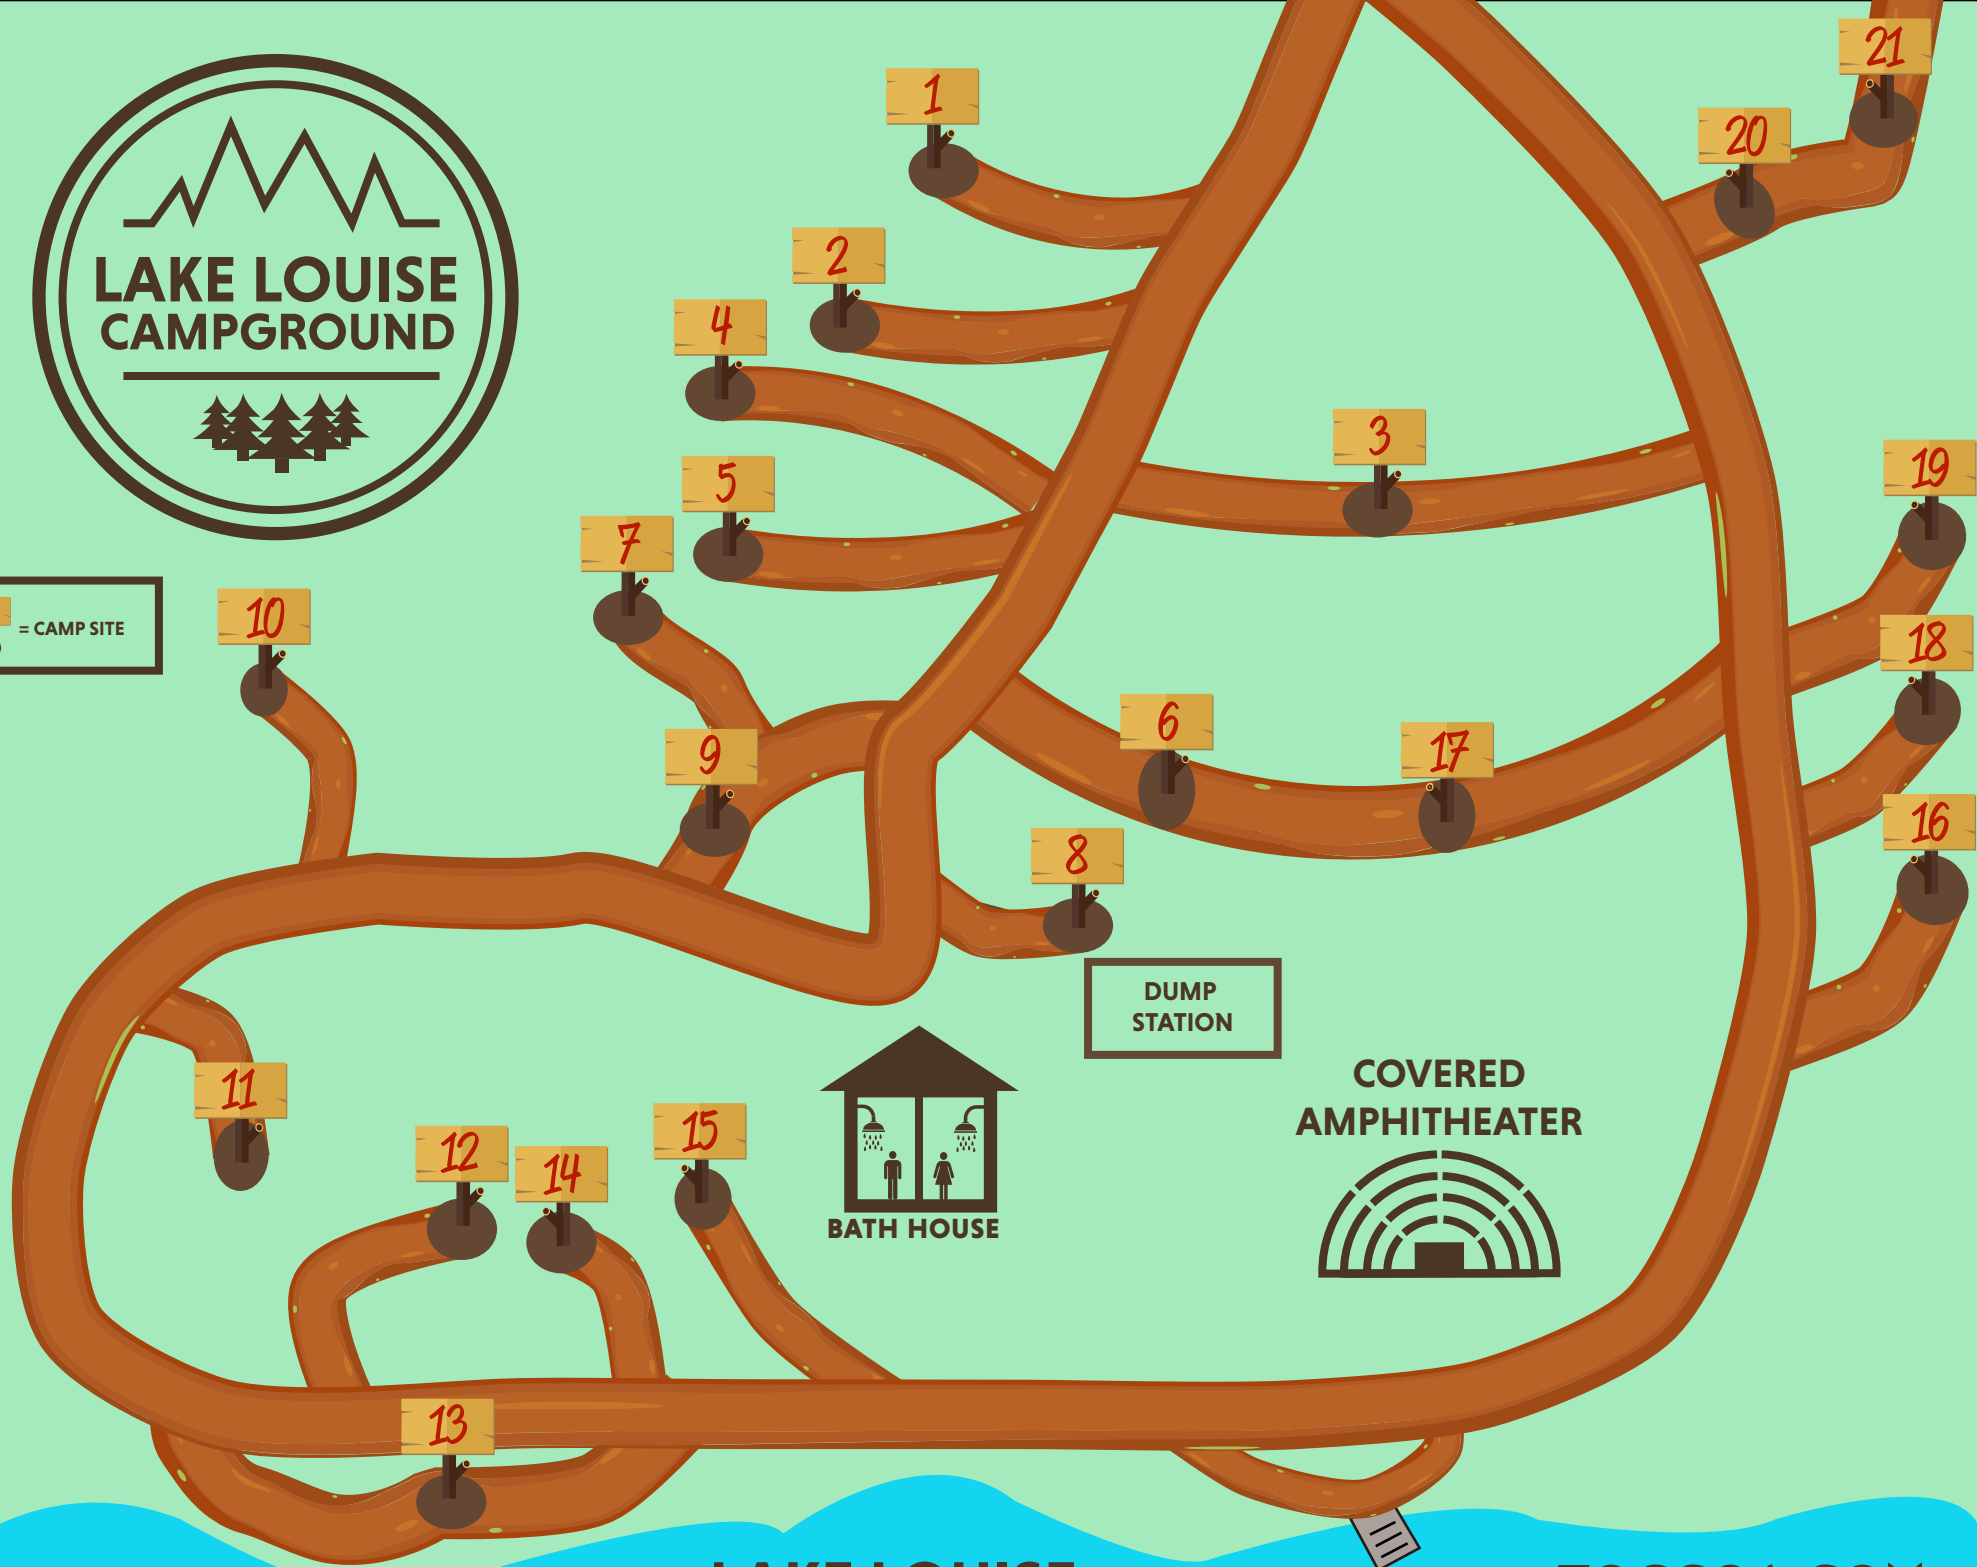

LAKE LOUISE CAMPGROUND

= CAMP SITE

BATH HOUSE

DUMP
STATION

COVERED
AMPHITHEATER

LAKE LOUISE

BOAT RAMP

my TOCCOA.COM